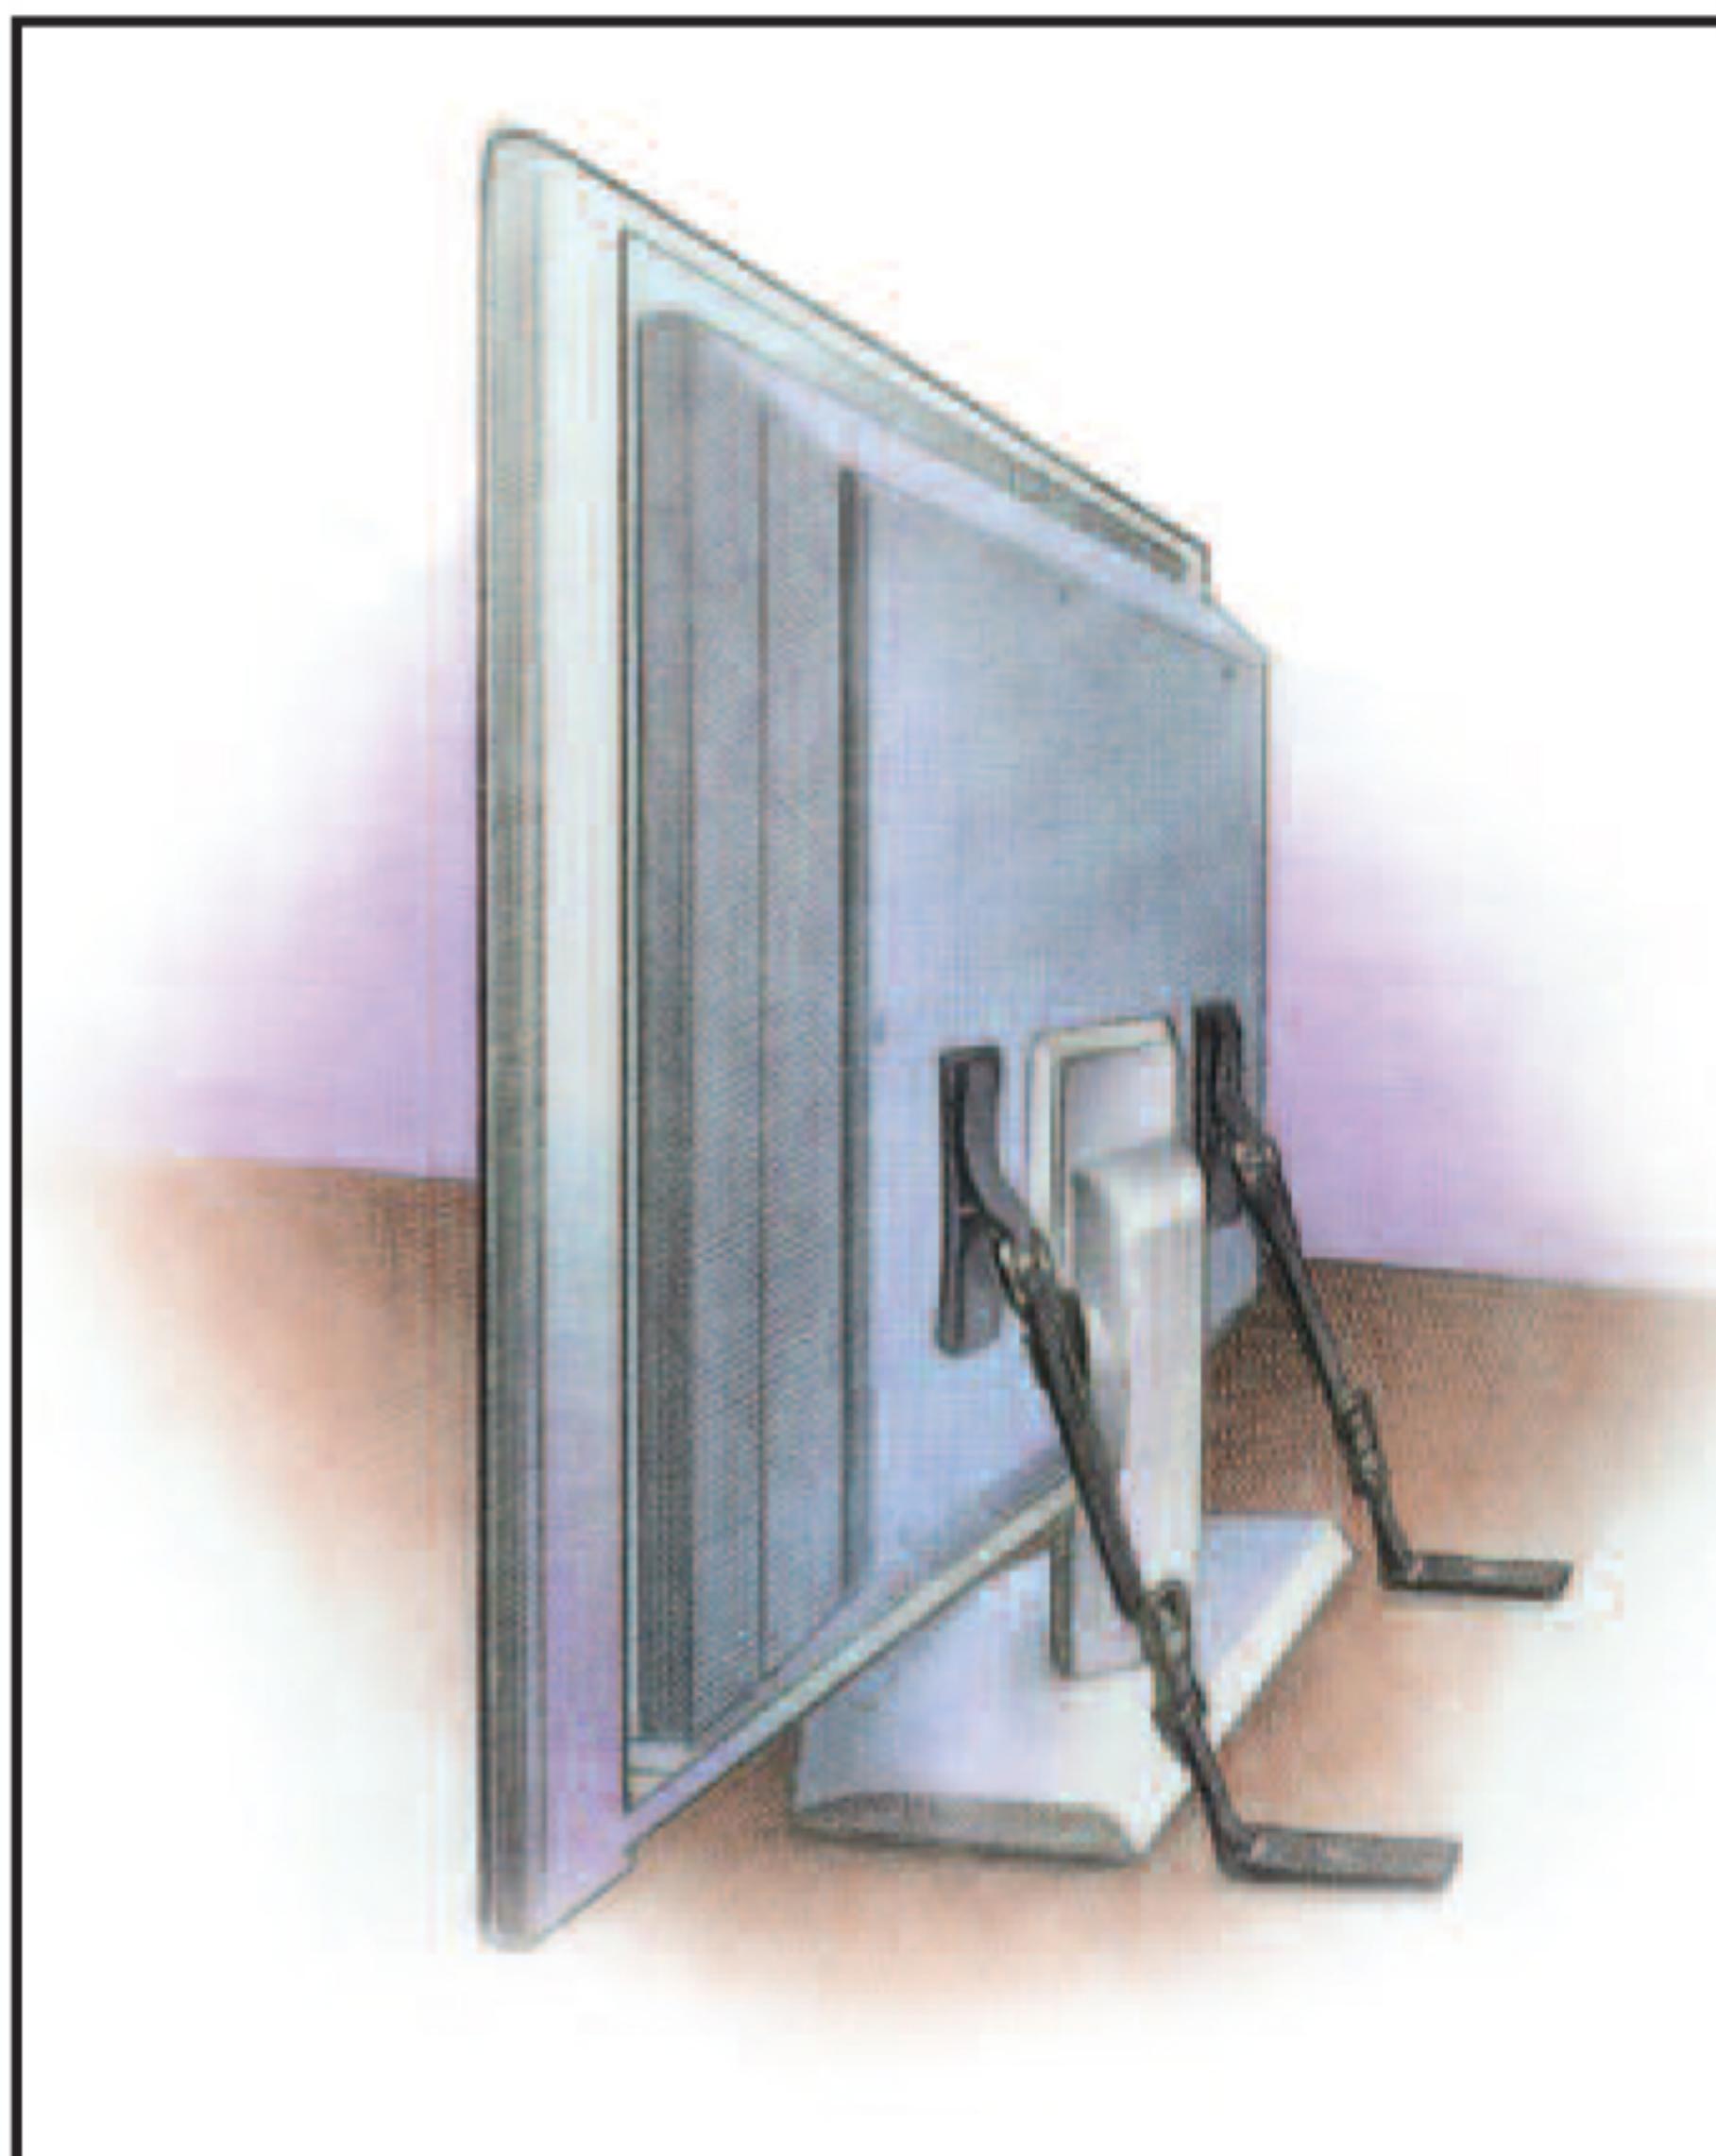

Flat Screen TV - 100 lbs. max

TV 40 pounds - 40 lbs. max

BigSCREEN TV - 200 lbs. max

D.FLTV	Flat Screen Safety Straps	Black
D.TUBTV	TV Fastening Kit	Black
W.BIGTV	BigSCREEN TV Straps	Black