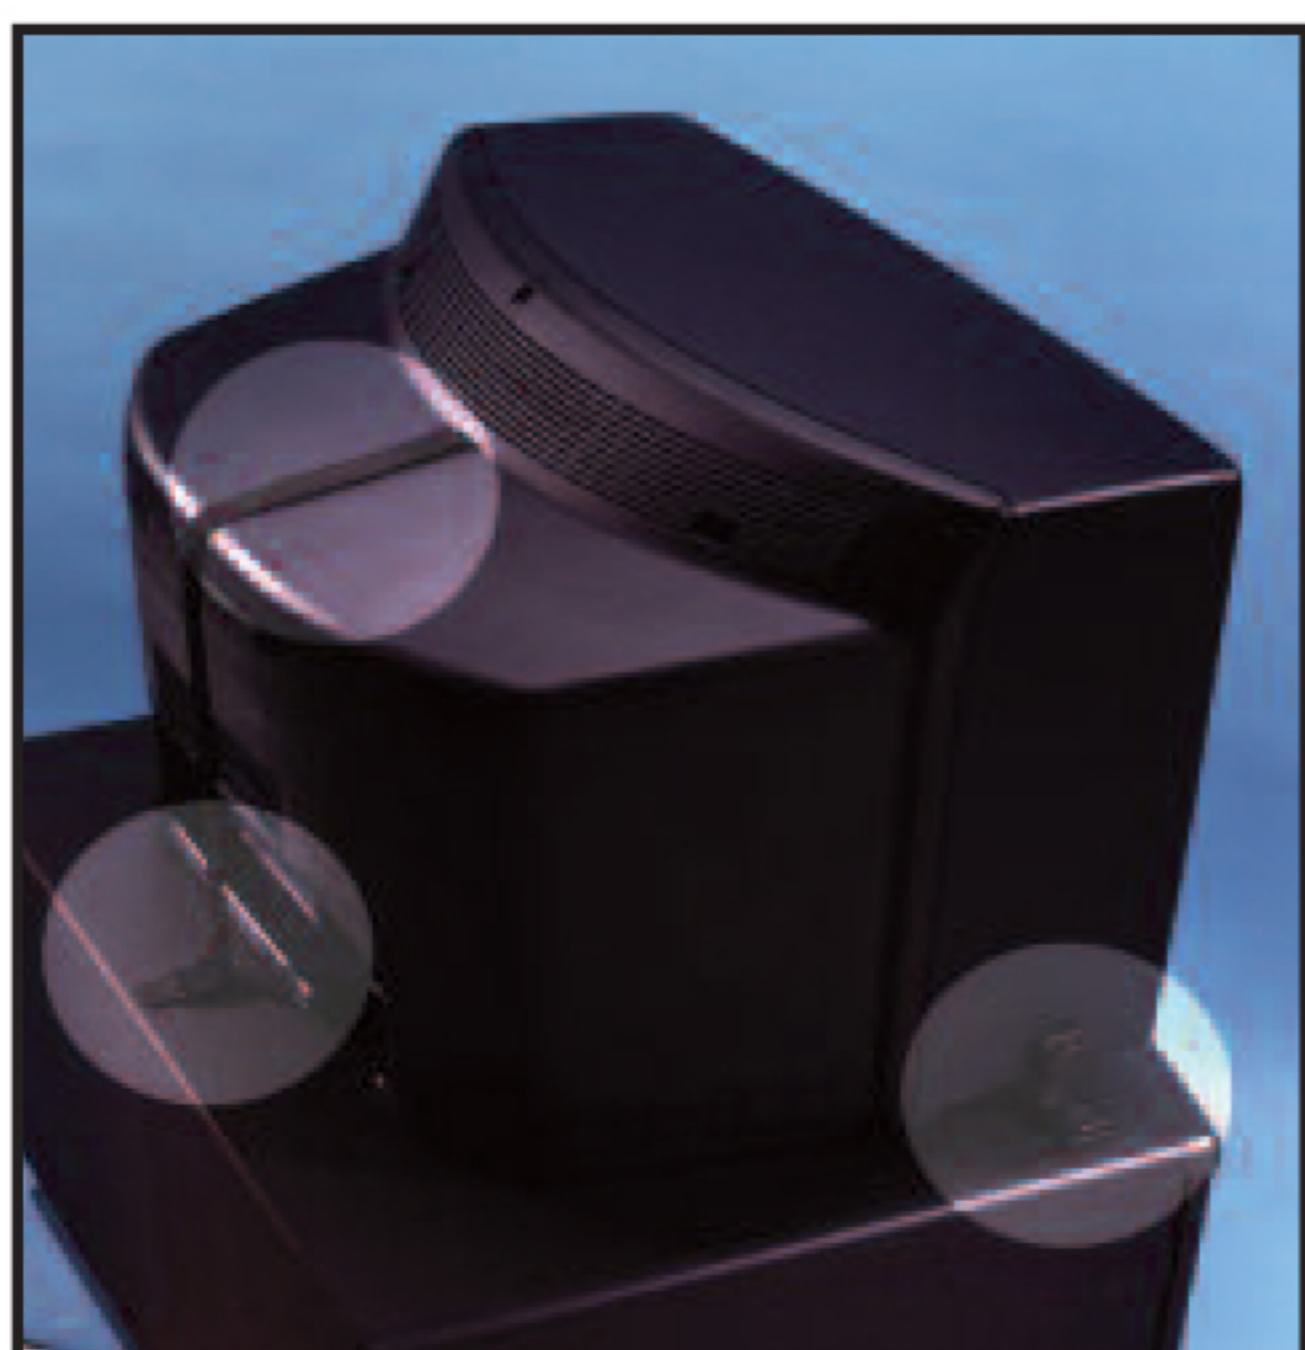

Flat Screen TV - 100 lbs. max

TV 40 pounds - 40 lbs. max

BigSCREEN TV - 200 lbs. max

D.FLTV	Flat Screen Safety Straps	Black
D.TUBTV	TV Fastening Kit	Black
W.BIGTV	BigSCREEN TV Straps	Black