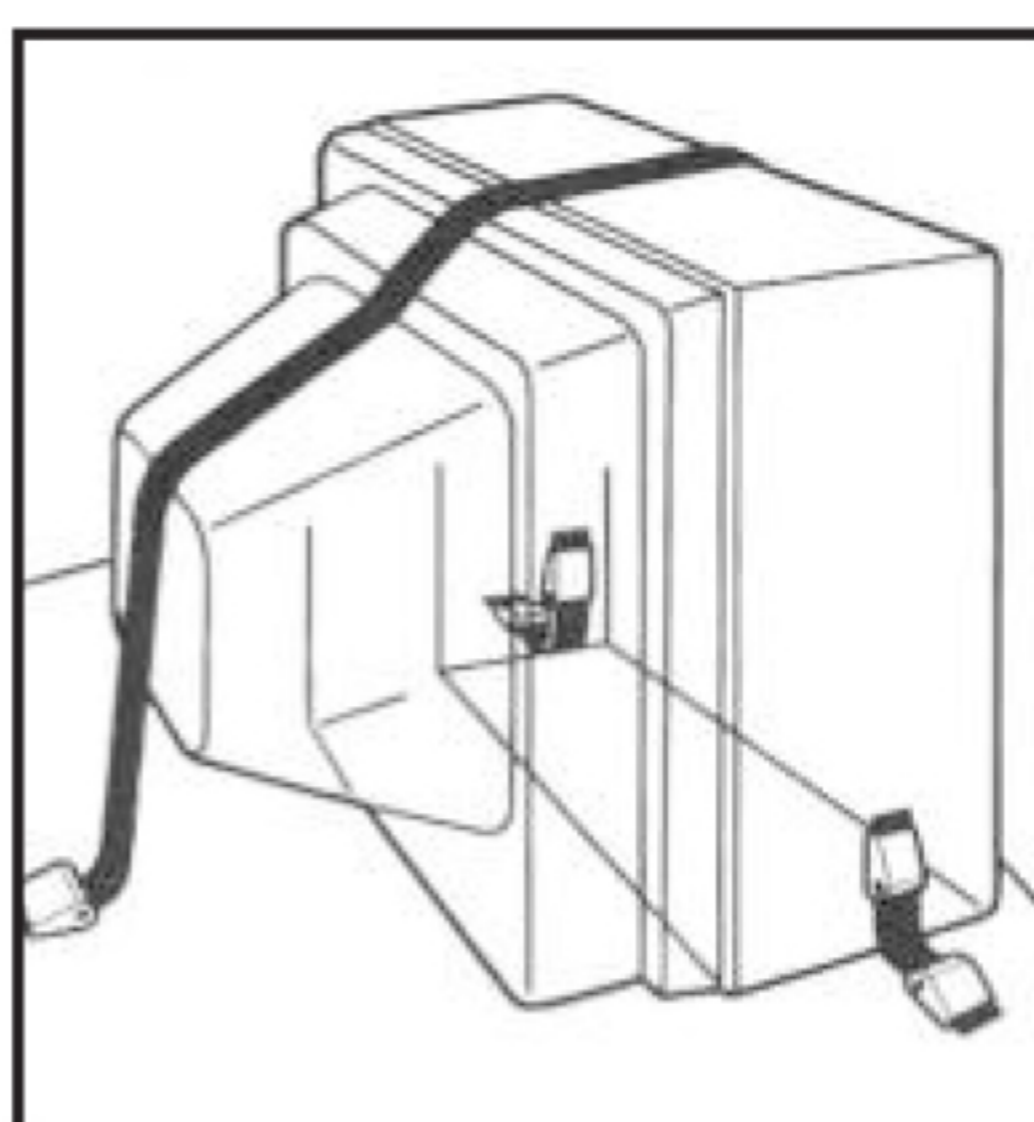

Flat Screen TV - 100 lbs. max

TV 40 pounds - 40 lbs. max

BigSCREEN TV - 200 lbs. max

D.FLTV	Flat Screen Safety Straps	Black
D.TUBTV	TV Fastening Kit	Black
W.BIGTV	BigSCREEN TV Straps	Black