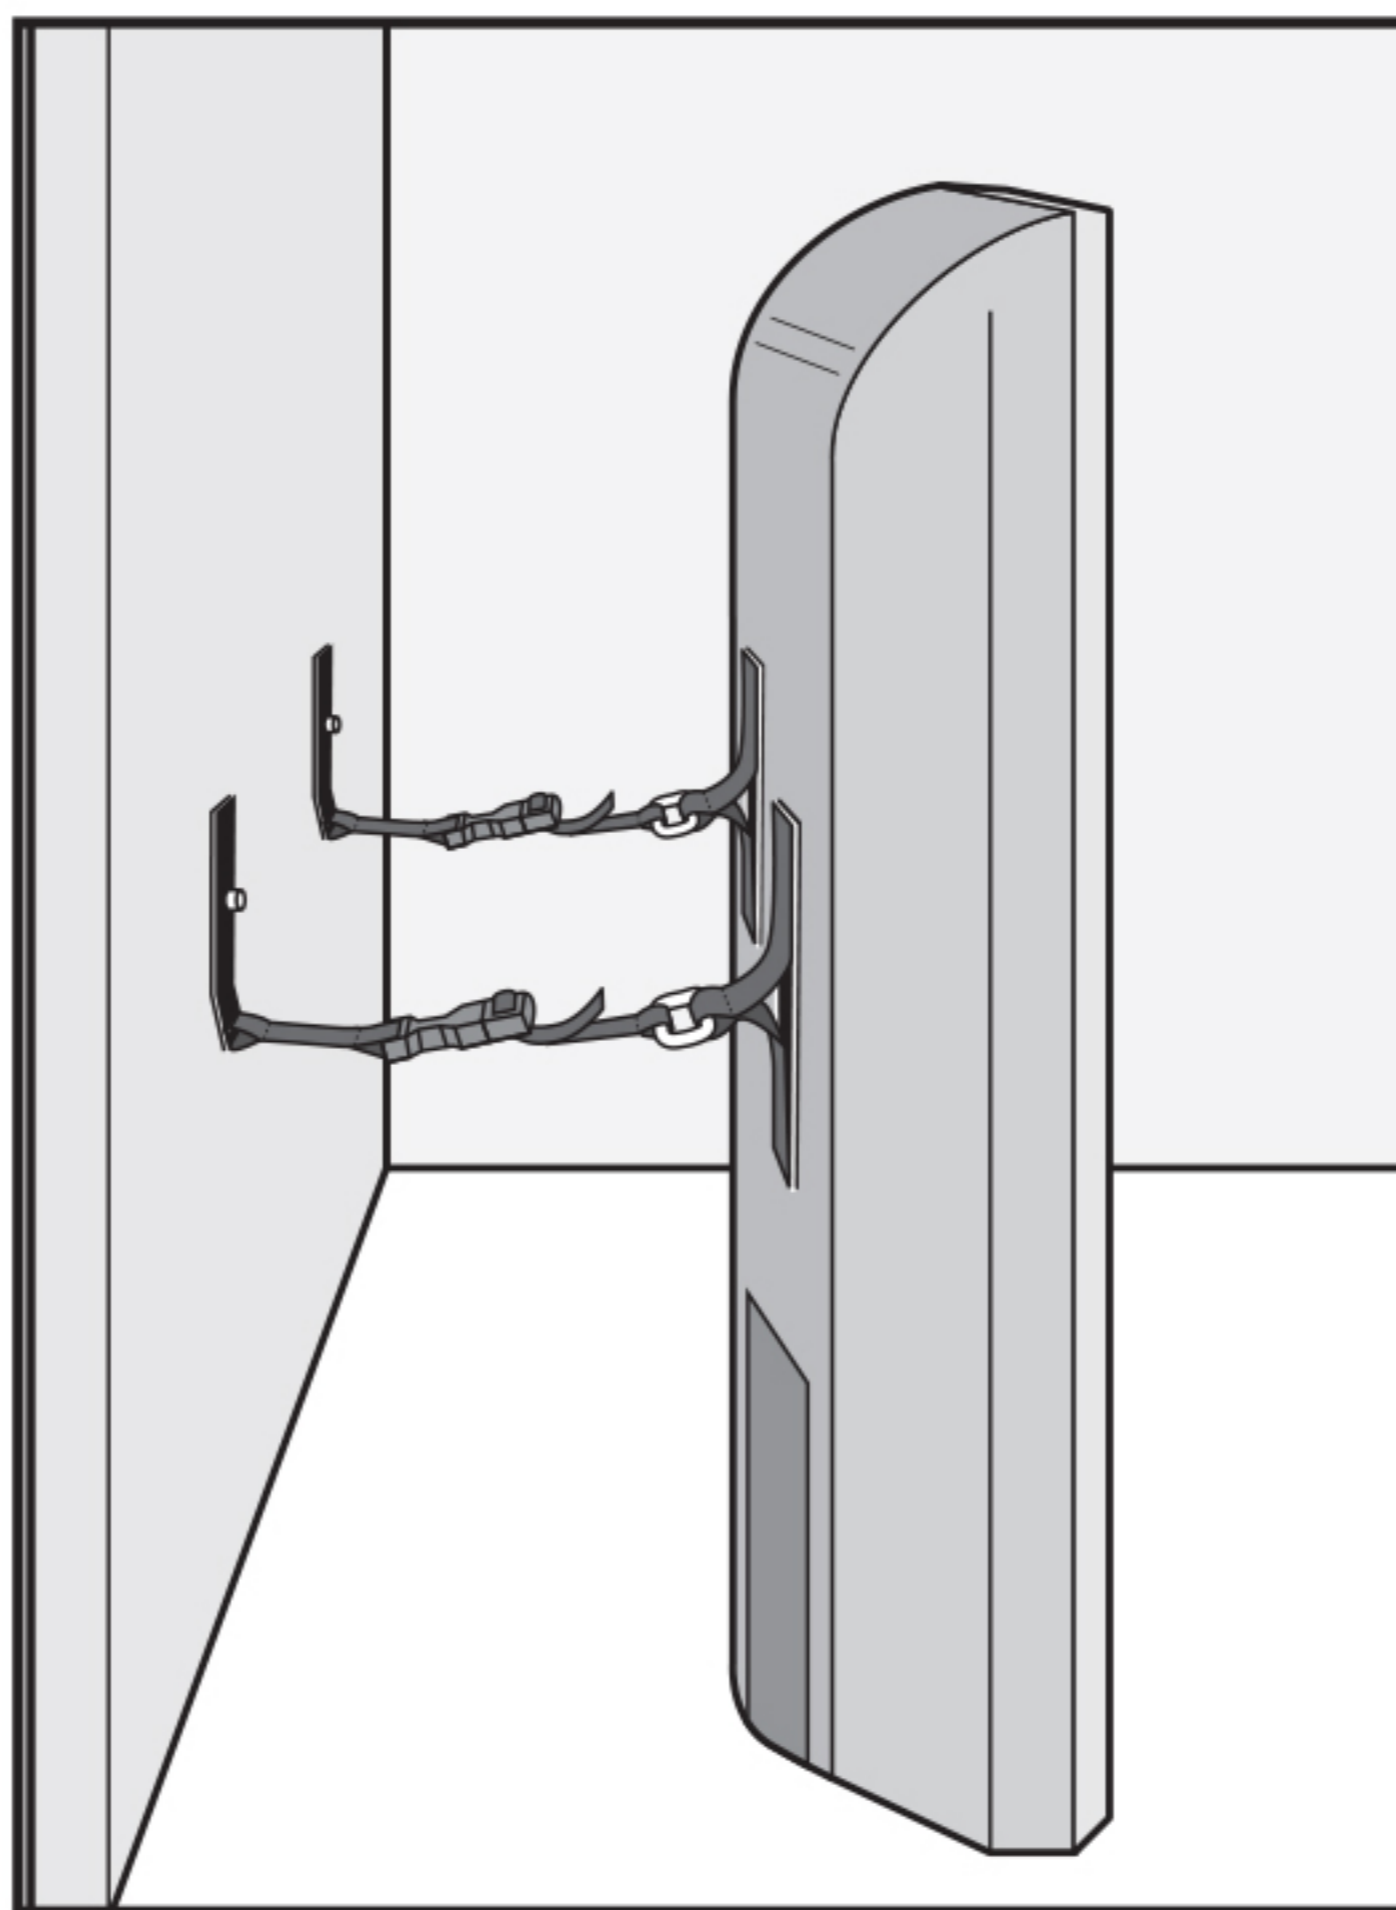

Flat Screen TV - 100 lbs. max

TV 40 pounds - 40 lbs. max

BigSCREEN TV - 200 lbs. max

D.FLTV	Flat Screen Safety Straps	Black
D.TUBTV	TV Fastening Kit	Black
W.BIGTV	BigSCREEN TV Straps	Black