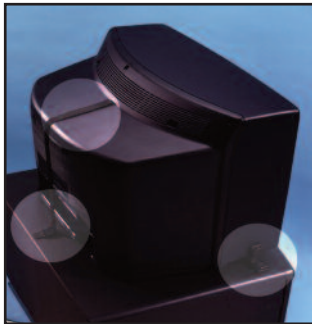

San Francisco Bay Area Office:
 22113 Queen Street
 Castro Valley
 California
 94546
 800-959-4053
 510-363-8067 fax

TV Seismic Fastening

Flat Screen TV - 100 lbs. max

TV 40 pounds - 40 lbs. max

BigSCREEN TV - 200 lbs. max