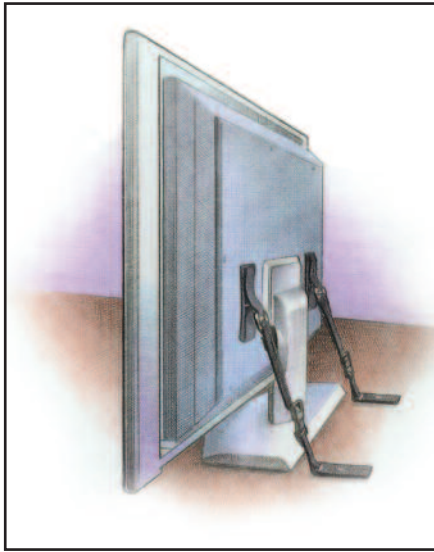

San Francisco Bay Area Office:
 22113 Queen Street
 Castro Valley
 California
 94546
 800-959-4053
 510-363-8067 fax

TV Seismic Fastening

Flat Screen TV - 100 lbs. max

TV 40 pounds - 40 lbs. max

BigSCREEN TV - 200 lbs. max