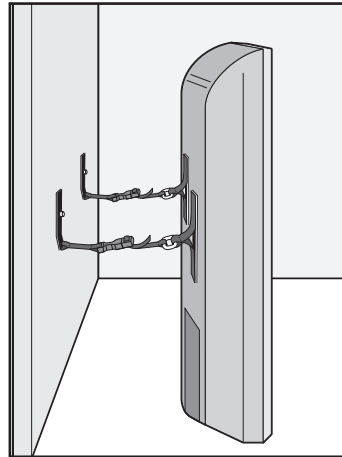

San Francisco Bay Area Office:
 22113 Queen Street
 Castro Valley
 California
 94546
 800-959-4053
 510-363-8067 fax

TV Seismic Fastening

Flat Screen TV - 100 lbs. max

TV 40 pounds - 40 lbs. max

BigSCREEN TV - 200 lbs. max