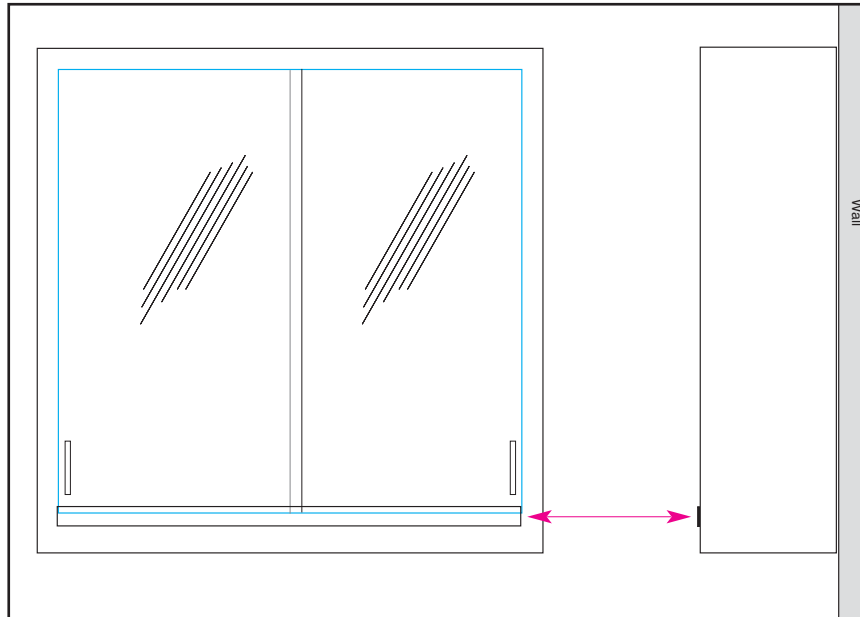

Corporate Office:

1150 Simpson Way
Escondido
California
92029

760-466-1060
760-466-1057 fax

www.QuakeHOLDIndustrial.com

Los Angeles Office:

411 S. Vermont Avenue
Glendora
California
91741

626-852-8800
626-852-8801 fax

San Francisco Bay Area

Office:

22113 Queen Street
Castro Valley
California
94546

800-959-4053
510-363-8067 fax

Sliding Glass Cabinet Door Restraint

Name: Sliding Glass Cabinet Door Restraint

Part Number: CSS.A

Color: Brushed Aluminum

Purpose: Prevent sliding glass cabinet doors from jumping out of frame

Kit Contains: (1) 48" x 1" bar with 3M adhesive

Fastening Method: Bar is attached to face of cabinet frame with 3M Very High Bond adhesive