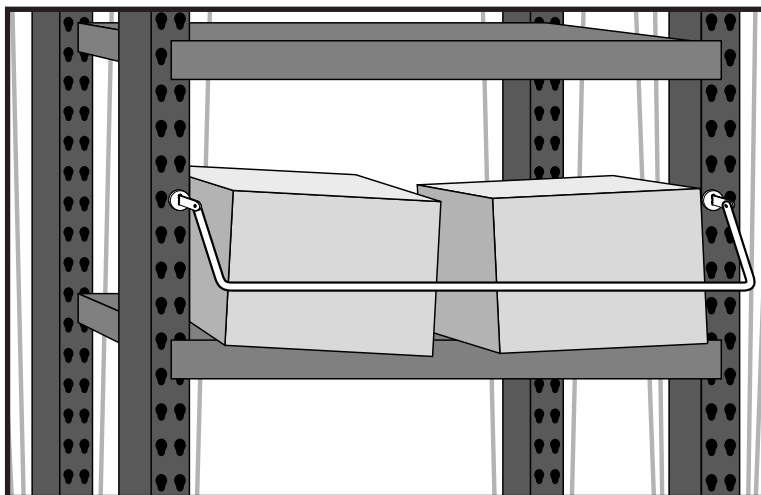

San Francisco Bay Area Office:
22113 Queen Street
Castro Valley
California
94546
800-959-4053
760-466-1057 fax

Pallet Rack Shelf Restraint

← Open for loading

← Secure position

← Seismic shaking

System on a smaller scale →