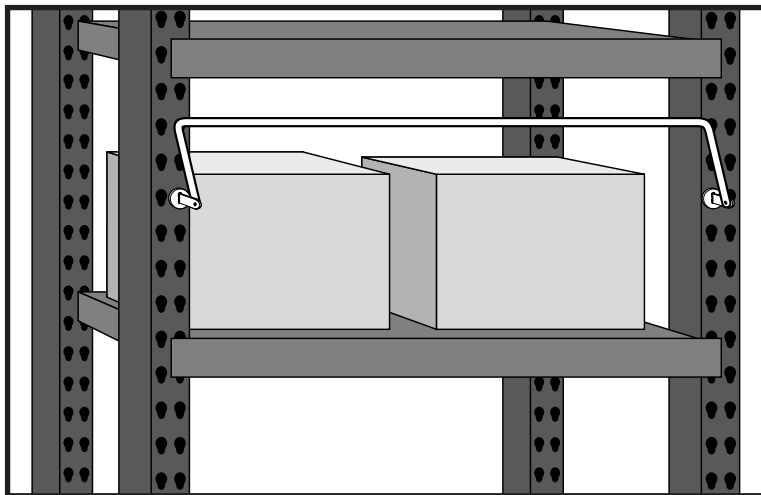

San Francisco Bay Area Office:
22113 Queen Street
Castro Valley
California
94546
800-959-4053
760-466-1057 fax

Pallet Rack Shelf Restraint

← Open for loading

← Secure position

← Seismic shaking

System on a smaller scale →