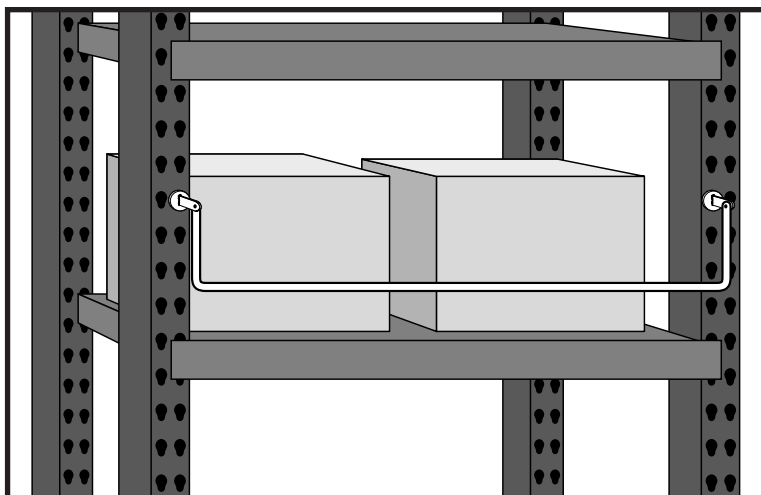

San Francisco Bay Area Office:
22113 Queen Street
Castro Valley
California
94546
800-959-4053
760-466-1057 fax

Pallet Rack Shelf Restraint

← Open for loading

← Secure position

← Seismic shaking

System on a smaller scale →